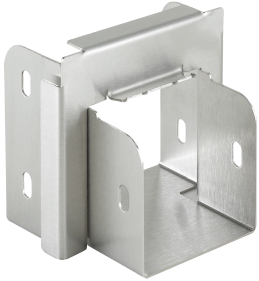

CleanTray Reducer

Clean Tray Reducers are used for reducing to a smaller size Clean Tray. The Clean Tray stainless steel system is designed to protect rated cabling in applications that require frequent washdown.

FEATURES

Clean Tray Reducers are used for reducing to a smaller size Clean Tray

The Clean Tray stainless steel system is designed to protect rated cabling in applications that require frequent washdown

SPECIFICATIONS

Finish: Brushed #3

Material: Stainless Steel 304

Table 1/2

Catalog Number	Article Number	Type	Height	Width	Thickness
CTS4644RRSS	16622	Reducer	64mm	64mm	1.27mm
CT4644RSS	15825	Reducer	64mm	64mm	1.27mm
CTS6644RLSS	17151	Reducer	64mm	64mm	1.27mm
CTS6633RRSS	16626	Reducer	64mm	64mm	1.27mm
CT4633RSS	15826	Reducer	64mm	64mm	1.27mm
CT6622RSS	15827	Reducer	64mm	64mm	1.27mm
CT6633RSS	15832	Reducer	64mm	64mm	1.27mm
CTS6633RLSS	17152	Reducer	64mm	64mm	1.27mm
CT4433RSS	15823	Reducer	102mm	102mm	1.27mm
CT6644RSS	15831	Reducer	64mm	64mm	1.27mm
CTS6644RRSS	16625	Reducer	64mm	64mm	1.27mm
CT6646RSS	15828	Reducer	64mm	64mm	1.27mm
CT4422RSS	15824	Reducer	102mm	102mm	1.27mm
CTS4433RLSS	15801	Reducer	64mm	64mm	1.27mm
CTS6646RLSS	17148	Reducer	64mm	64mm	1.27mm
CTS4644RLSS	17143	Reducer	64mm	64mm	1.27mm
CTS6646RRSS	16624	Reducer	64mm	64mm	1.27mm
CTS4633RLSS	17144	Reducer	64mm	64mm	1.27mm
CTS4433RRSS	16621	Reducer	64mm	64mm	1.27mm
CTS4633RRSS	16623	Reducer	64mm	64mm	1.27mm