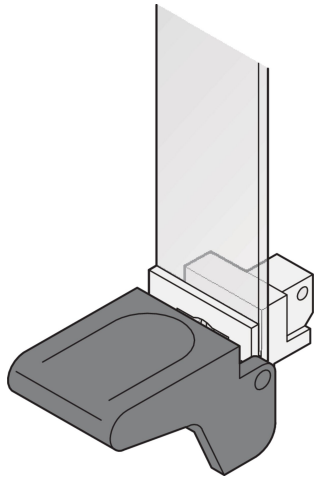

# Extractor Handle Key Form 1

Extractor handle key form 1, can be used to extract PCBs. The handles are available in black or grey and top and bottom versions.

## FEATURES

Handle UL 94 V-0, bearing Zn die-cast

At 6 U, the printed board location can be offset 1 HP to the right by swapping the upper and lower handles. This creates space for SMD components on the left hand side