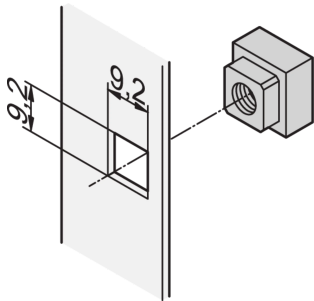

Square Nut Kit

Square nuts have higher contact surface and don't get rounded off unlike hex nuts. For precise, anti-twist secure mounting without clearance, use square nuts.

CERTIFICATIONS

FEATURES

For precise, anti-twist secure mounting without clearance

For standard grounding use a square grounding nut and washer on at least one attachment point

SPECIFICATIONS

Product Type: Nut
Material: Steel
Finish: Zinc Plated

Table 1/1

| Catalog Number | Package Quantity | Type |
|----------------|------------------|-----------------------|
| 21101-172 | 50 | Square Nut, Grounding |
| 21101-171 | 50 | Square Nut, Grounding |
| 21100-558 | 50 | Square Nut |
| 21101-007 | 100 | Square Nut |