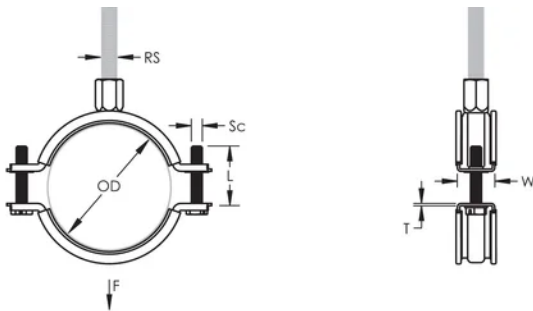

Combination nut can be attached to M8 or M10 threaded rod, simplifying material handling

Screw length has been optimized to accommodate an increased pipe range, reducing inventory

Category II noise reduction according to DIN EN ISO 3822-1

Finish: Electropolished

Color: Black

Temperature: -50 to 110 °C

Outer Diameter (OD): 118 - 128 mm

Rod Size (RS): M8;M10

Width (W): 23 mm

Thickness (T): 2 mm

Screw Diameter (Sc): 6

Screw Length (L): 37mm

Static Load: 1700N

ADDITIONAL PRODUCT DETAILS

Lining is EPDM rubber.

DIAGRAMS

WARNING

nVent products shall be installed and used only as indicated in nVent's product instruction sheets and training materials. Instruction sheets are available at www.nvent.com and from your nVent customer service representative. Improper installation, misuse, misapplication or other failure to completely follow nVent's instructions and warnings may cause product malfunction, property damage, serious bodily injury and death and/or void your warranty.