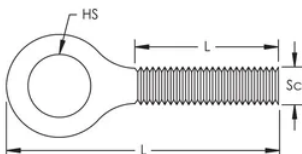

Eye Screw

FEATURES

Designed to accept nVent CADDY Speed Link wire rope or hook

SPECIFICATIONS

Finish: Electrogalvanized

Material: Steel

Table 1/1

Catalog Number	Article Number	Screw Diameter (Sc)	Screw Length (L)	Hole Size (HS)	Length (L)
SLEBM6	195854	6	20mm	7.2 mm	37.5mm
SLEBM8	195856	8	25mm	8.5 mm	50mm

DIAGRAMS