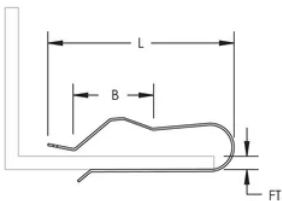

LF5 Cable Snap Clip

FEATURES

Supports single run of cable

Attaches easily to beam or joist

SPECIFICATIONS

Table 1/1

Catalog Number	Article Number	Material	Finish	Flange Thickness (FT)	Length (L)	B
LF5	187430	Steel	Electrogalvanized	6 - 12 mm	49mm	18 mm

DIAGRAMS

WARNING

nVent products shall be installed and used only as indicated in nVent's product instruction sheets and training materials. Instruction sheets are available at www.nvent.com and from your nVent customer service representative. Improper installation, misuse, misapplication or other failure to completely follow nVent's instructions and warnings may cause