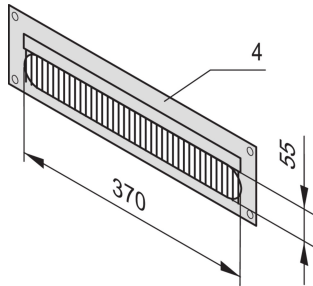

Novastar Cable Ducting

Cover the opening on shortened doors or rear panels for a more aesthetic look.

CERTIFICATIONS

FEATURES

To cover the opening on shortened doors or rear panels

Frame, St, 2.5 mm

With black brush strip

SPECIFICATIONS

Product Type: Cover

Material: Steel

Table 1/2

Catalog Number	Rack Height	Color	Design Feature	Package Quantity	Color Code	Finish
20118-797	4U	Black Grey	Panel & Brushes	1	RAL 7021	Powder Coated
20118-390	4U	Light Grey	Panel & Brushes	1	RAL 7035	Powder Coated
20118-796	3U	Black Grey	Panel & Brushes	1	RAL 7021	Powder Coated