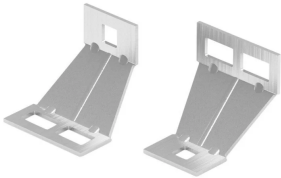

# Adjustable Fixing Bracket

## FEATURES

Secures SPEEDWAY Cable Ladder to structural elements for horizontal and vertical runs

Installs quickly and easily with included hardware

Low profile allows for installations in tight spaces

## SPECIFICATIONS

Table 1/2

Catalog Number	Article Number	Material	Finish	A	B	C
CLSWAFBGA	842050	Steel	Hot-Dip Galvanized	60 mm	40 mm	58 mm

Table 2/2

Catalog Number	Article Number	D
CLSWAFBGA	842050	2.5 mm