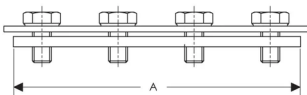

DIAGRAMS

WARNING

nVent products shall be installed and used only as indicated in nVent's product instruction sheets and training materials. Instruction sheets are available at www.nvent.com and from your nVent customer service representative. Improper installation, misuse, misapplication or other failure to completely follow nVent's instructions and warnings may cause product malfunction, property damage, serious bodily injury and death and/or void your warranty.