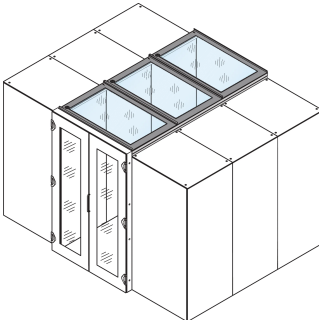

Aisle Containment Top Cover With Safety Glass, 1200W 600D

Data Solutions

CATALOG NUMBER

21130-588

Top cover in different depths to setup a aisle containment closing.

CERTIFICATIONS

FEATURES

Top covers to provide top cover for 2 cabinet rows

Suitable for an aisle width of 1200 mm

A top cover profile can raise the aisle height by 84 mm; please order separately

Top cover can be removed from inside (allows access to lighting and facilitates maintenance works)

PRODUCT ATTRIBUTES

Type: Aisle Top Cover

Width: 600mm

Depth: 1200mm

Material: Steel; Glass

Package Quantity: 1

Color: Black Grey

Color Code: RAL 7021