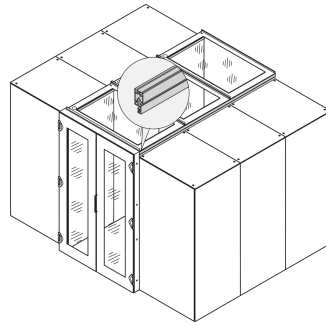

Aisle Containment Top Cover With Safety Glass, 1200W 600D

Data Solutions

CATALOG NUMBER

21130-588

Top cover in different depths to setup a aisle containment closing.

CERTIFICATIONS

FEATURES

Top covers to provide top cover for 2 cabinet rows

Suitable for an aisle width of 1200 mm

A top cover profile can raise the aisle height by 84 mm; please order separately

Top cover can be removed from inside (allows access to lighting and facilitates maintenance works)

PRODUCT ATTRIBUTES

Type: Aisle Top Cover

Width: 600mm

Depth: 1200mm

Material: Steel; Glass

Package Quantity: 1

Color: Black Grey

Color Code: RAL 7021