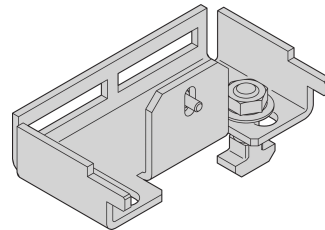

Aisle Containment Top Cover With Safety Glass, 1200W 600D

Data Solutions

CATALOG NUMBER

21130-588

Top cover in different depths to setup a aisle containment closing.

CERTIFICATIONS

FEATURES

Top covers to provide top cover for 2 cabinet rows

Suitable for an aisle width of 1200 mm

A top cover profile can raise the aisle height by 84 mm; please order separately

Top cover can be removed from inside (allows access to lighting and facilitates maintenance works)

PRODUCT ATTRIBUTES

Type: Aisle Top Cover

Width: 600mm

Depth: 1200mm

Material: Steel; Glass

Package Quantity: 1

Color: Black Grey

Color Code: RAL 7021