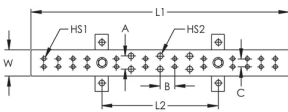

TGBA29L18PT	Yes	737mm	457mm	8mm	18	11mm
TGBA12L06PT	Yes	305mm	229mm	8mm	6	11mm
TGBA12L06P	No	305mm	229mm	8mm	6	11mm
TGBA20L12PT	Yes	508mm	229mm	8mm	12	11mm
TGBA24L14P	No	610mm	457mm	8mm	14	11mm
TGBA24L14PT	Yes	610mm	457mm	8mm	14	11mm

Table 2/2

Catalog Number	Hole Size 2 Number of Pairs	A	B	C
TGBA29L18PT	5	25.4mm	28.6mm	15.9mm
TGBA12L06PT	3	25.4mm	28.6mm	15.9mm
TGBA12L06P	3	25.4mm	28.6mm	15.9mm
TGBA20L12PT	3	25.4mm	28.6mm	15.9mm
TGBA24L14P	5	25.4mm	28.6mm	15.9mm
TGBA24L14PT	5	25.4mm	28.6mm	15.9mm

DIAGRAMS

WARNING

nVent products shall be installed and used only as indicated in nVent's product instruction sheets and training materials. Instruction sheets are available at www.nvent.com and from your nVent customer service representative. Improper installation, misuse, misapplication or other failure to completely follow nVent's instructions and warnings may cause product malfunction, property damage, serious bodily injury and death and/or void your warranty.