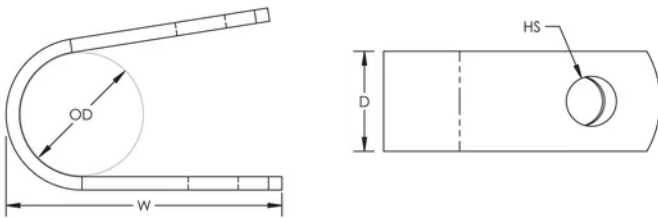

Single Hole Cable Strap

CERTIFICATIONS

FEATURES

Secures lightning protection conductors and prevents displacement

Mechanically secured with screws or nails

SPECIFICATIONS

Table 1/2						
Catalog Number	Article Number	Material	Outer Diameter (OD)	Depth (D)	Width (W)	Hole Size (HS)
PC010C	711390	Copper	10 mm	15mm	42 mm	7 mm
LPC801		Copper	11.91 mm	9.84mm	25 mm	4.76 mm
PC008A	711370	Aluminum	7 mm	10mm	28 mm	5 mm
LPC805		Copper	12.7 mm	15.88mm	31.75 mm	7.14 mm
LPA805		Aluminum	12.7 mm	15.88mm	31.75 mm	7.14 mm

ADDITIONAL PRODUCT DETAILS

Typically installed every 3' (0.9 m) of conductor.

DIAGRAMS

WARNING

nVent products shall be installed and used only as indicated in nVent's product instruction sheets and training materials. Instruction sheets are available at www.nvent.com and from your nVent customer service representative. Improper installation, misuse, misapplication or other failure to completely follow nVent's instructions and warnings may cause product malfunction, property damage, serious bodily injury and death and/or void your warranty.