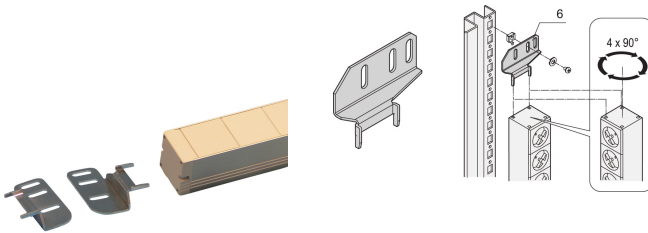

PDU Mounting Bracket for Vertical Mounting

CATALOG NUMBER

20110-068

Assembly kits for PDUs. Allows easy integration of PDUs in a rack.

CERTIFICATIONS

FEATURES

Easy assembly of basic and RackPower PDUs

PRODUCT ATTRIBUTES

Type: Basic PDU

Package Quantity: 2

Material: Stainless Steel

Product Type: Bracket

Gross Weight: 0.142kg

WARNING

nVent products shall be installed and used only as indicated in nVent's product instruction sheets and training materials. Instruction sheets are available at www.nvent.com and from your nVent customer service representative. Improper installation, misuse, misapplication or other failure to completely follow nVent's instructions and warnings may cause product malfunction, property damage, serious bodily injury and death and/or void your warranty.