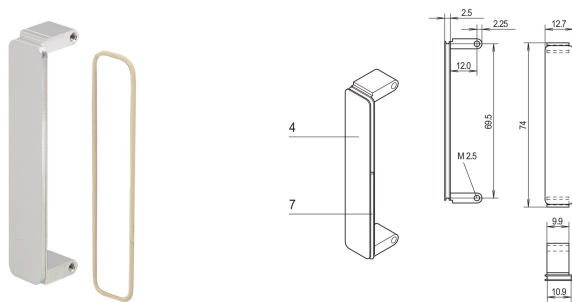

PMC Mezzanine Front Panel, Untreated, with EMC Shielding, Al, Anodized, 1 piece

CATALOG NUMBER

20835-598

Mezzanine front panel is fitted into PMC front panel cut-outs. Available in different treatments. For O-ring EMC gasket.

CERTIFICATIONS

FEATURES

Mezzanine front panel is fitted into PMC front panel cut-outs

EMC shielding with conductive O-ring

PRODUCT ATTRIBUTES

Package Quantity: 1

Accessory Type: Front panel

Mounting: Screw-on Front

Gasket Type: O-Ring EMC

Front Finish: Anodized

Rear Finish: Conductive

Treated Edges: No

Complies With: PMC Mezzanine, IEEE P1386

Depth: 2.5mm

EMC Shielding: Yes

Finish: Anodized

Height: 74mm

Material: Aluminum

Product Type: Front Panel

Type: Front Panel without Handle

Width: 12.7mm

Net Weight: 0.015kg

WARNING

nVent products shall be installed and used only as indicated in nVent's product instruction sheets and training materials. Instruction sheets are available at www.nvent.com and from your nVent customer service representative. Improper installation, misuse, misapplication or other failure to completely follow nVent's instructions and warnings may cause product malfunction, property damage, serious bodily injury and death and/or void your warranty.