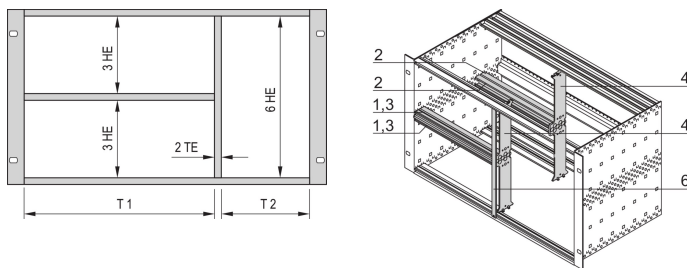

Combined Mounting Kit for Chassis, 40:42 HP

CATALOG NUMBER

24562-440

The combined mounting enable the option to split a 6 U high subrack or case in 2 x 3 U and 6 U sections. Different versions are available.

CERTIFICATIONS

FEATURES

Designed to accept Euroboards (100 mm high) and double Euroboards (233.35 mm high)

Subdivision of the 6 U assembly area into: 2 x 3 U, 1 x 6 U

PRODUCT ATTRIBUTES

Package Quantity: 1

Rack Width 1: 40HP

Rack Width 2: 42HP

Material: Aluminum; Zinc Alloy

Product Family: EuropacPRO

Product Type: Mounting Kit

Rack Height: 6U

Type: Combined

Works With: Subracks