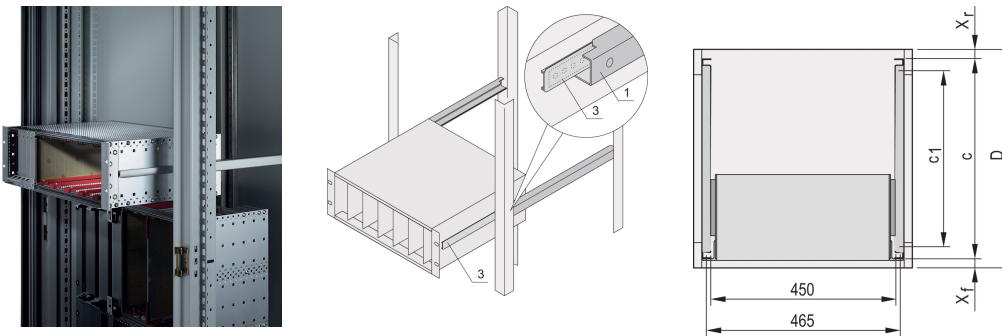

# Telescopic Slides C-Profile for Cabinet for Fitting LABRACK, 250 mm

## CATALOG NUMBER

**24562-446**

Telescopic slides with guiding profile for fitting in cabinets with 25 kg load capacity.

## FEATURES

For mounting 84 HP wide subracks in the 19" plane

Loading capacity: 25 kg per pair

The guiding profile (1) is matched to the fixing dimension in the cabinet (it is bolted to the 19" profile of the cabinet); the adaptor Rail (3) is matched to the depth and fixing dimension on the subrack (it is inserted into the guiding profile like a telescopic slide)

## PRODUCT ATTRIBUTES

Product Family: Labrack

Depth: 250mm

Package Quantity: 2

Finish: Anodized

Material: Aluminum

Product Type: Telescopic Slide

Type: C Profile