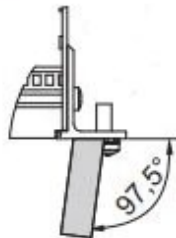

# EuropacPRO 19" Subrack Kit for Backplane, Heavy, Retrofit Shielding, With Front Handle, 6 U, 175 mm

CATALOG NUMBER

24567-461

Non-EMC shielded subrack for backplane mounting, heavy version with tox welded side panels and front handle.