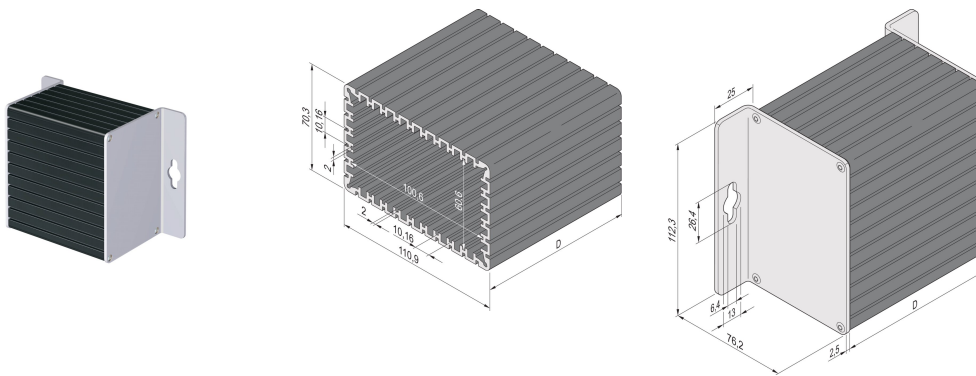

Minipac Rectangular Shape Case, Wall Mount

CATALOG NUMBER

24814-025

The rectangular Alu-profile case enables a user to insert 4 standard PCBs (height 100 mm x depth 160 mm). The PCBs will be inserted in grooves in the Alu-profile tube. Both sides are covered with 2.5 mm thick L-shaped front panels for wall mounting.

CERTIFICATIONS

FEATURES

Accommodates 4 standardized PCBs (height 100 mm, depth 160 mm) or rotated by 90° to accommodate 8 non-standardized PCBs (height 60 mm, depth 160 mm)

PCB thickness 1.6 mm, spacing 10.16 mm (2 HP)

Length D = 160 mm, long side 110.9 mm, short side 70.3 mm

Wall mount assembly

PRODUCT ATTRIBUTES

Product Type: Small Form Factor Case

Product Family: Minipac

Type: Wall Mount

Height: 112.3mm

Width: 76.2mm

Depth: 160.5mm

Material: Aluminum

Finish: Anodized

Protection Rating: IP40

Cooling: Non-Perforated

Shape: Rectangular

Package Quantity: 1

Length: 160.5mm