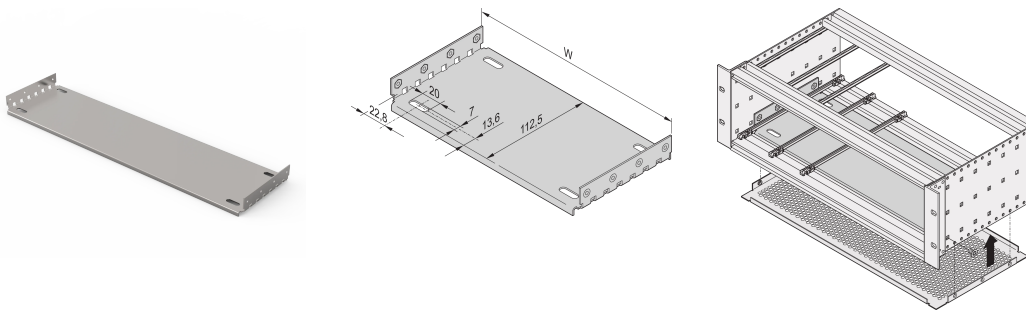

EuropacPRO Mounting Plate for Use With Cover Plate, 63 HP, 160 mm Board Length

CATALOG NUMBER

34563-003

Material	HP	W	D
34563001	28	146,87	112,50
34563009	28	146,87	172,50
34563002	42	217,99	112,50
34563014	42	217,99	172,50
34563003	63	324,67	112,50
34563019	63	324,67	172,50
34563004	84	431,35	112,50
34563024	84	431,35	172,50
34563026	84	431,35	232,50
34563028	84	431,35	292,50
34563042	84	431,35	352,50
34563044	84	431,35	412,50

Mounting plate for use with cover plates for installation and fixing of heavy components. Full width mounting plates (as wide as the subrack or the system case) are fixed to the side panels. The partial width mounting plates are fixed to the side panel and horizontal rail by means of an assembly strip.

Guide rails Type 4,4" and type strengthened cannot be used in combination with a mounting plate. Top / bottom cover which will be inserted into the groove of the light (type L) horizontal rails cannot be used in combination with a mounting plate.

CERTIFICATIONS

FEATURES

For installation and fixing of heavy components

Mounting plate, full width: The mounting plate is as wide as the subrack/system case and is fixed to the side panels

A guide rail can be fitted in first and last slot position