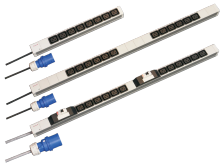

Socket Strip, IEC C19

Modular, compact PDU with many function elements. Using a 1 U by 1 U aluminum chassis the PDU can easily be integrated in a rack with IEC C19 outlets.

CERTIFICATIONS

FEATURES

Socket strips with C19 IEC sockets

Socket strips can be rotated through all four directions (in 90° increments) during installation

Connecting cable 2 m, with connector in accordance with IEC 60309

Mounting height 1 U

SPECIFICATIONS

Material: Aluminum; Polyamide

Color: Grey

Product Type: Socket Strip

Table 1/2

Catalog Number	Socket Type	Socket Quantity	Switched Outlets	Voltage AC	Package Quantity	Depth
60110-280	IEC C19	8	No	230V	1	44mm
60110-282	IEC C19	12	No	230V	1	44mm
60110-281	IEC C19	12	No	230V	1	44mm

Table 2/2

Catalog Number	Finish	Height	Length
60110-280	Anodized	44mm	438.5mm
60110-282	Anodized	44mm	947.5mm
60110-281	Anodized	44mm	947.5mm

ADDITIONAL PRODUCT DETAILS

Please order bracket for vertical mounting separately.