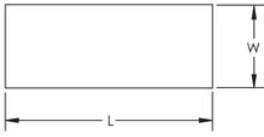

### SPECIFICATIONS

**Material:** Copper

Table 1/1

| Catalog Number | Article Number | Length (L) | Width (W) | Thickness (T) |
|----------------|----------------|------------|-----------|---------------|
| B140K          |                | 114.3mm    | 38.1mm    | 0.33mm        |
| B141C          |                | 63.5mm     | 76.2mm    | 0.33mm        |
| B141A          |                | 38.1mm     | 76.2mm    | 0.33mm        |
| B140A          |                | 38.1mm     | 76.2mm    | 0.33mm        |
| B140L          |                | 139.7mm    | 38.1mm    | 0.33mm        |
| B140B          |                | 63.5mm     | 76.2mm    | 0.33mm        |
| B140N          | 165610         | 76.2mm     | 38.1mm    | 0.33mm        |

## DIAGRAMS

---