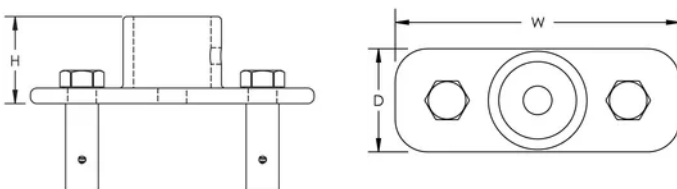

Dual Terminal Adaptor

Data Solutions

FEATURES

For connection of nVent ERICO System 3000 air terminals to dual runs of nVent ERICO Ericore downconductor

SPECIFICATIONS

Table 1/1

Catalog Number	Material	Depth (D)	Height (H)	Width (W)	Unit Weight
TERMDUALCOUP	Stainless Steel 316 (EN 1.4401)	68mm	80mm	220mm	3kg

DIAGRAMS