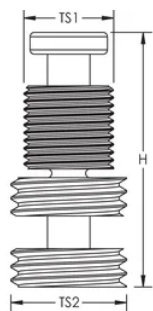

ER2 Mast Terminal Adaptor

Data Solutions

CATALOG NUMBER

INTCPTADM116UN

FEATURES

Connects nVent ERICO System 3000 air terminals to ER stainless steel middle mast sections

PRODUCT ATTRIBUTES

Article Number: 702301

Material: Brass

Thread Size 1 (TS1): 1/2" BSPP

Thread Size 2 (TS2): 1 1/16" UNC

Height (H): 59.2mm

Unit Weight: 0.1kg

DIAGRAMS

WARNING

nVent products shall be installed and used only as indicated in nVent's product instruction sheets and training materials. Instruction sheets are available at www.nvent.com and from your nVent customer service representative. Improper installation, misuse, misapplication or other failure to completely follow nVent's instructions and warnings may cause product malfunction, property damage, serious bodily injury and death and/or void your warranty.