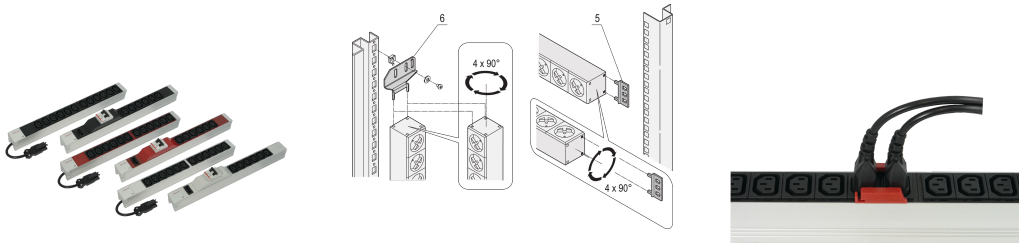

# Socket Strip, IEC C13, With Wieland® Input, C13, 12 Sockets, 19", Red

### CATALOG NUMBER

60110-342

Modular, compact PDU with many function elements. Using a 1 U by 1 U aluminum chassis the PDU can easily be integrated in a rack. The Wieland connector allows easy combination with different power input cords.

### FEATURES

Input via Wieland® GST 18 plug

Installation height 1 U

In accordance with IEC 60320

Horizontal or vertical mounting

Output via IEC 60320 C-13 sockets

Socket strips can be rotated through all four directions (in 90° increments) during fitting

## PRODUCT ATTRIBUTES

---

Socket Type: IEC C13

Socket Quantity: 12

Switched Outlets: No

Voltage AC: 230V

Package Quantity: 1

Color: Red