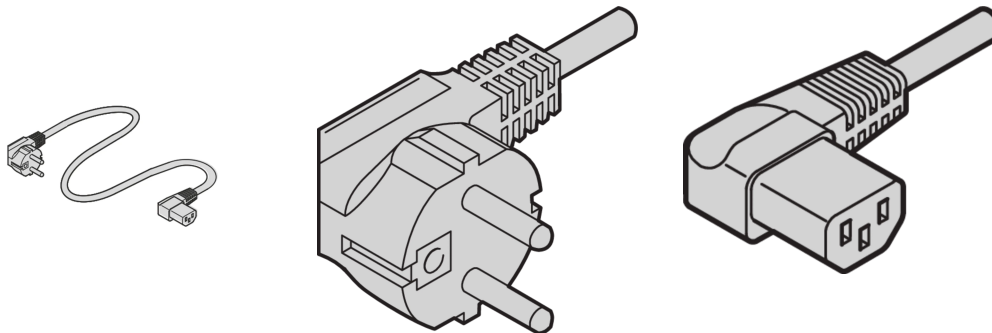

Mains Cable, SCHUKO/UTE to IEC C13-Angled, 2.5 m Grey

Data Solutions

CATALOG NUMBER

60704-020

nVent SCHROFF Mains cable provides practical, universal fastening with variable attachment facilities. They are general in nature and fit in to different applications like Fans, cabinet lights, etc., Industrial PC connections, Uninterruptible power supplies, Systems.

CERTIFICATIONS

FEATURES

Applications: Fans, cabinet lights, Industrial PC connections, Uninterruptible power supplies and Systems

PRODUCT ATTRIBUTES

Input Connector: SCHUKO / UTE

Output Connector: IEC C13

Length: 2500mm

Package Quantity: 1

Color: Grey

Connector Type: Angled

Material: PVC

Product Type: Cable

Gross Weight: 0.271kg

WARNING

nVent products shall be installed and used only as indicated in nVent's product instruction sheets and training materials. Instruction sheets are available at www.nvent.com and from your nVent customer service representative. Improper installation, misuse, misapplication or other failure to completely follow nVent's instructions and warnings may cause product malfunction, property damage, serious bodily injury and death and/or void your warranty.