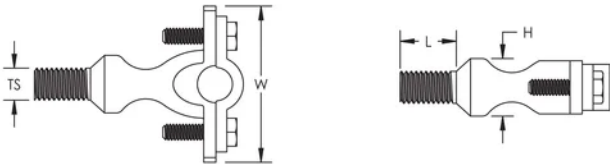

Catalog Number	Certifications
LPC482LG	E202878-Combined_CoC, E202878-Combined_CoC
LPLC482SH	
LPLC482LG	

DIAGRAMS

WARNING

nVent products shall be installed and used only as indicated in nVent's product instruction sheets and training materials. Instruction sheets are available at www.nvent.com and from your nVent customer service representative. Improper installation, misuse, misapplication or other failure to completely follow nVent's instructions and warnings may cause product malfunction, property damage, serious bodily injury and death and/or void your warranty.

⚠ WARNING: This product can expose you to chemicals including lead, which is known to the State of California to cause cancer and birth defects or other reproductive harm. For more information go to www.P65Warnings.ca.gov.

North America

+1.800.753.9221
Option 1 – Customer Care
Option 2 – Technical
Support

Europe

Netherlands:
+31 800-0200135
France:
+33 800 901 793

Europe

Germany:
800 1890272
Other Countries:
+31 13 5835404

APAC

Shanghai:
+ 86 21 2412 1618/19
Sydney:
+61 2 9751 8500

Our powerful portfolio of brands:

CADDY ERICO HOFFMAN ILSCO SCHROFF TRACHTE