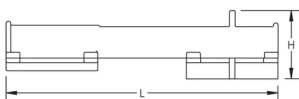

Mast Coupler

FEATURES

Connects fiberglass mast to lower aluminum mast

Provides guy attachment points and nVent ERICO Ericore exit point

SPECIFICATIONS

Table 1/2

Catalog Number	Article Number	Material	Height (H)	Length (L)	Width (W)	Hole Size (HS)
ILCOUPL	701320	Aluminum	113 mm	475mm	137 mm	10 mm

Table 2/2

Catalog Number	Article Number	Unit Weight
ILCOUPL	701320	2.25 kg

DIAGRAMS

WARNING

nVent products shall be installed and used only as indicated in nVent's product instruction sheets and training materials. Instruction sheets are available at www.nvent.com and from your nVent customer service representative. Improper installation, misuse, misapplication or other failure to completely follow nVent's instructions and warnings may cause