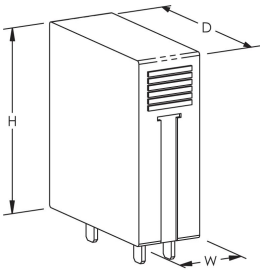

Catalog Number	UTB30MEX	UTB15MEX
Max Discharge Current (I_{max}), Per Mode	20kA 8/20 μs	20kA 8/20 μs
Protection Modes	Common Differential	Common Differential
Technology	Gas Discharge Tube (GDT) Silicon Avalanche Diode (SAD)	Gas Discharge Tube (GDT) Silicon Avalanche Diode (SAD)
Voltage Protection Level (Up), L-L	44 V @ 3 kA	25 V @ 3 kA
Temperature	-20 to 65 °C	-20 to 65 °C
Enclosure Material	UL® 94V-0 Thermoplastic	UL® 94V-0 Thermoplastic
Depth (D)	49mm	49mm
Height (H)	45 mm	45 mm
Width (W)	18 mm	18 mm
Unit Weight	0.02 kg	0.02 kg

Table 2/2

Catalog Number	UTB30MEX	UTB15MEX
Complies With	ANSI®/IEEE® C62.41.2-2002 Cat A, Cat B, Cat C	ANSI®/IEEE® C62.41.2-2002 Cat A, Cat B, Cat C

DIAGRAMS

WARNING

nVent products shall be installed and used only as indicated in nVent's product instruction sheets and training materials. Instruction sheets are available at www.nvent.com and from your nVent customer service representative. Improper installation, misuse, misapplication or other failure to completely follow nVent's instructions and warnings may cause product malfunction, property damage, serious bodily injury and death and/or void your warranty.