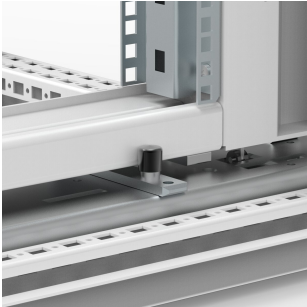

# Transport Bracket For Swing Frame, ESFT

The transport bracket keeps the swing frame in a closed position during transport to avoid movements and vibrations that can damage the components assembled in the swing frame.

## FEATURES

---

Description: To block swing frame in a closed position during transportation.

Pack quantity: 1 piece with mounting accessories.

## SPECIFICATIONS

Table 1/1

Catalog Number	Height	Width	Depth	Material	Finish	Color
ESFT01	50mm	20mm	128mm	Mild Steel	Powder Coated	Light Gray