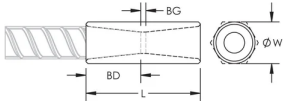

Designed to Meet: AASHTO;ABNT NBR 8548:1984;ACI 318 Type 1 (125% Specified Yield);ACI 318 Type 2 (Specified Tensile);ACI 349;ACI 359;AS3600

Package Quantity: 70

ADDITIONAL PRODUCT DETAILS

Bar dimensions and weights listed may vary by region. Coupler sizes not shown may be available by special order. Contact your nVent LENTON representative for more information.

DIAGRAMS

WARNING

nVent products shall be installed and used only as indicated in nVent's product instruction sheets and training materials. Instruction sheets are available at www.nvent.com and from your nVent customer service representative. Improper installation, misuse, misapplication or other failure to completely follow nVent's instructions and warnings may cause product malfunction, property damage, serious bodily injury and death and/or void your warranty.

North America

+1.800.753.9221

Option 1 – Customer Care

Option 2 – Technical

Support

Europe

Netherlands:

+31 800-0200135

France:

+33 800 901 793

Europe

Germany:

800 1890272

Other Countries:

+31 13 5835404