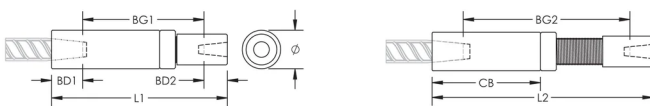

Diameter (Ø): 65 mm

Length 1 (L1): 269 mm

Length 2 (L2): 349 mm

Bar Depth 1 (BD1): 52mm

Bar Depth 2 (BD2): 42mm

Bar Gap 1 (BG1): 175mm

Bar Gap 2 (BG2): 255mm

Coupler Body (CB): 172mm

Unit Weight: 5.59 kg

Designed to Meet: AASHTO; ABNT NBR 8548:1984; ACI 318 Type 1 (125% Specified Yield); ACI 318 Type 2 (Specified Tensile); ACI 349; ACI 359; AS3600

Package Quantity: 4

ADDITIONAL PRODUCT DETAILS

Bar dimensions and weights listed may vary by region. Coupler sizes not shown may be available by special order. Contact your nVent LENTON representative for more information.

DIAGRAMS

WARNING

---

nVent products shall be installed and used only as indicated in nVent's product instruction sheets and training materials. Instruction sheets are available at www.nvent.com and from your nVent customer service representative. Improper installation, misuse, misapplication or other failure to completely follow nVent's instructions and warnings may cause product malfunction, property damage, serious bodily injury and death and/or void your warranty.