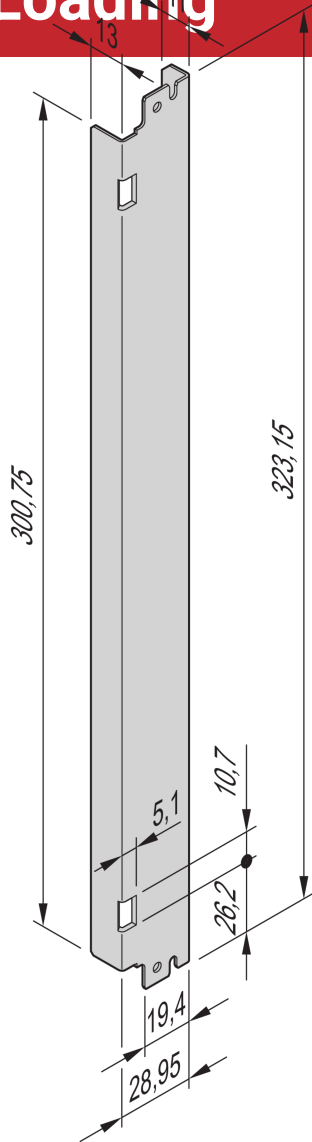

ATCA Front Panel, St, Reinforced, With Spring Loading

AdvancedTCA front panel for spring-loaded IEA handle with die-cast end piece.

CERTIFICATIONS

FEATURES

Configuration: Front panel with IEA handle (with/without spring loading)

SPECIFICATIONS

| | |
|------------------------|-----------------|
| Depth (D): | 1mm |
| Rack Width: | 6HP |
| Rack Height: | 8U |
| Accessory Type: | Front panel |
| Product Type: | Front Panel |
| Material: | Stainless Steel |

Table 1/1

| Catalog Number | Package Quantity | Handle Type | Front Finish | Rear Finish | Height (H) | Width (W) |
|----------------|------------------|-------------|--------------|-------------|------------|-----------|
| 31596-791 | 1 | Plunger | Raw | Raw | 323.15mm | 29mm |
| 31596-792 | 1 | Lever | Raw | Raw | 323.15mm | 29mm |