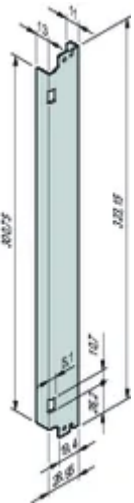

FEATURES

Configuration: Front panel with IEA handle (with/without spring loading)

SPECIFICATIONS

Depth (D):	1mm
Rack Width:	6HP
Rack Height:	8U
Accessory Type:	Front panel
Product Type:	Front Panel
Material:	Stainless Steel

Table 1/1

Catalog Number	Package Quantity	Handle Type	Front Finish	Rear Finish	Height (H)	Width (W)
31596-791	1	Plunger	Raw	Raw	323.15mm	29mm
31596-792	1	Lever	Raw	Raw	323.15mm	29mm

DIAGRAMS

WARNING

nVent products shall be installed and used only as indicated in nVent's product instruction sheets and training materials. Instruction sheets are available at www.nvent.com and from your nVent customer service representative. Improper installation, misuse, misapplication or other failure to completely follow nVent's instructions and warnings may cause product malfunction, property damage, serious bodily injury and death and/or void your warranty.