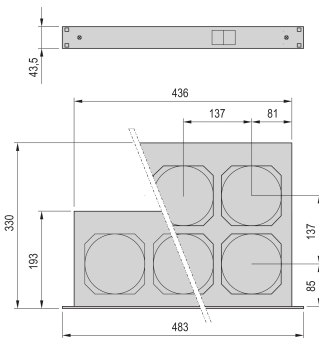

19" Fan Unit, 1 U, With Front Switch, 6 fans, 230 VAC

CATALOG NUMBER

10713-112

Front-mounted, illuminated mains switch on AC devices, coupled with additional rear mains outlet; mechanical strain relief for mains input and mains output cables.

CERTIFICATIONS

FEATURES

Can be adapted to subracks

Contact protection in accordance with DIN EN ISO 13857