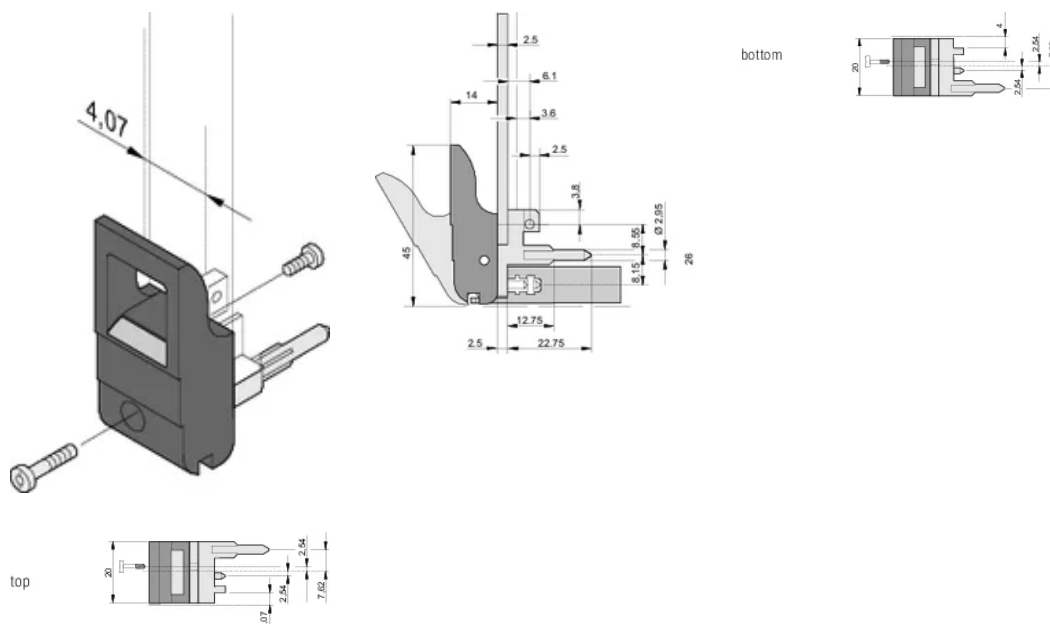

CERTIFICATIONS

FEATURES

Suitable for insertion and extraction forces up to 700 N (per pair)

In accordance with IEEE 1101.10 and IEC 60297-3-102

A microswitch can be mounted

PRODUCT ATTRIBUTES

Package Quantity: 10

Handle Type: IET; Bottom Front; Top Rear I/O

Flammability Rating: UL® 94V-0

Color: Jet Black

Color Code: RAL 9005

Complies With: EN 45545-2

Depth (D): 39.15mm

Height (H): 44.65mm

Material: Polycarbonate; Zinc Alloy

Product Type: Handle

Type: Inserter/Extractor, Standard

Width (W): 19.8mm

Works With: Front Panels

Net Weight: 0.233kg

ADDITIONAL PRODUCT DETAILS

Please order Coding pegs and Microswitch separately.

DIAGRAMS