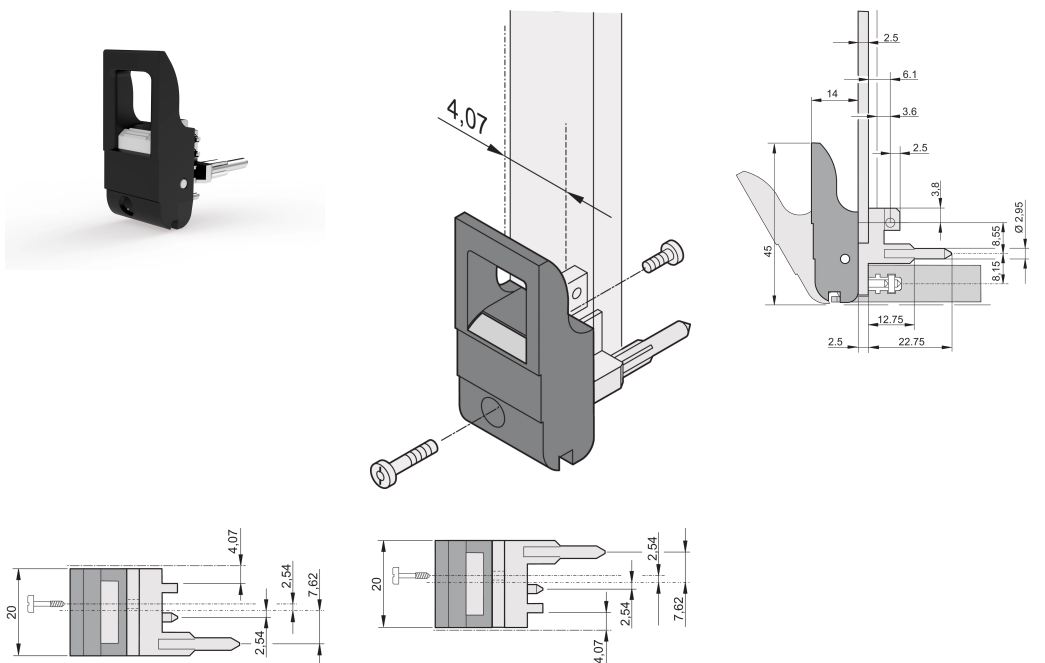

Insertor/Extractor Handle Type IET, Black Lever, Grey Button, Bottom; 10 pieces

CATALOG NUMBER

20817-652

The inserter/extractor handle, type IET in accordance with IEEE 1101.10. Two of these handles can overcome a single lever force of 700 N (per pair).

CERTIFICATIONS

FEATURES

Suitable for insertion and extraction forces up to 700 N (per pair)

In accordance with IEEE 1101.10 and IEC 60297-3-102

A microswitch can be mounted

PRODUCT ATTRIBUTES

Package Quantity: 10

Handle Type: IET; Bottom Front; Top Rear I/O

Flammability Rating: UL® 94V-0

Color: Jet Black

Color Code: RAL 9005

Complies With: EN 45545-2

Depth (D): 39.15mm

Height (H): 44.65mm

Material: Polycarbonate; Zinc Alloy

Product Type: Handle

Type: Inserter/Extractor, Standard

Width (W): 19.8mm

Works With: Front Panels

Net Weight: 0.233kg

ADDITIONAL PRODUCT DETAILS

Please order Coding pegs and Microswitch separately.

DIAGRAMS