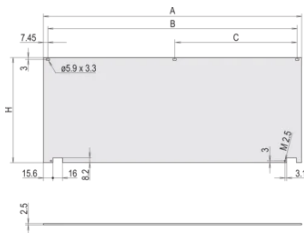

Rear Finish: Conductive

Treated Edges: No

Complies With: IEC 60297-3-101; IEEE 1101.1/10

Depth (D): 2.5mm

EMC Shielding: No

Finish: Anodized

Height (H): 261.8mm

Material: Aluminum

Product Type: Front Panel

Type: Front Panel without Handle

Width (W): 426.4mm

Net Weight: 0.93kg

ADDITIONAL PRODUCT DETAILS

Front panel can be removed in opened position (> 135°).

DIAGRAMS

WARNING