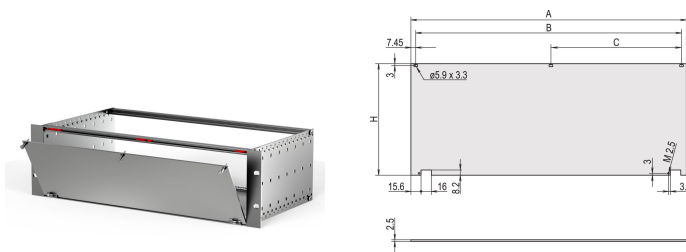

Front Panel Kit, Unshielded, Bottom Hinged, 6 U, 84 HP, 2.5 mm, Al, Anodized

CATALOG NUMBER

20838-276

Unshielded front panel bottom hinged.

CERTIFICATIONS

FEATURES

Front panel can be unhinged at 135° (not RatiopacPRO) opening angle

Enables mounting on horizontal rails

PRODUCT ATTRIBUTES

Rack Height: 6U

Accessory Type: Front panel

Rack Width: 84HP

Package Quantity: 1

Mounting: Hinged, Bottom

Front Finish: Anodized

Rear Finish: Conductive

Treated Edges: No

Complies With: IEC 60297-3-101; IEEE 1101.1/10

Depth (D): 2.5mm

EMC Shielding: No

Finish: Anodized

Height (H): 261.8mm

Material: Aluminum

Product Type: Front Panel

Type: Front Panel without Handle

Width (W): 426.4mm

Net Weight: 0.93kg

ADDITIONAL PRODUCT DETAILS

Front panel can be removed in opened position (> 135°).

DIAGRAMS

WARNING