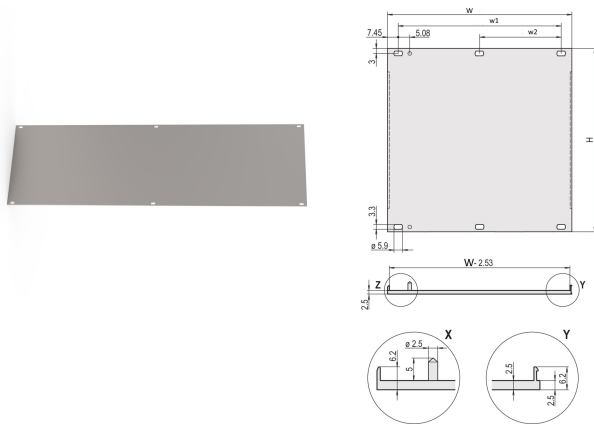

Front Panel, U-profile, Refrofit Shielding, 3 U, 84 HP, 2.5 mm, Al, Front Anodized, Rear Conductive

CATALOG NUMBER

20848-097

U-profile front panel for textile EMC gasket.

CERTIFICATIONS

FEATURES

U-profile, front panel, Al, 2.5 mm, front anodized, rear conductive

For EMC textile gasket

PRODUCT ATTRIBUTES

Rack Height: 3U

Rack Width: 84HP

Package Quantity: 1

Accessory Type: Front panel

Mounting: Screw-on Front

Gasket Type: Textile EMC

Front Finish: Anodized

Rear Finish: Conductive

Treated Edges: No

Complies With: IEC 60297-3-101; IEEE 1101.1/10

Depth (D): 2.5mm

EMC Shielding: No (Retrofittable)

Finish: Anodized; Passivated

Height (H): 128.4mm

Material: Aluminum

Product Type: Front Panel

Type: Front Panel without Handle

Width (W): 426.4mm

Net Weight: 0.397kg

ADDITIONAL PRODUCT DETAILS

Please order fixing material (sleeves, collar screws) separately.