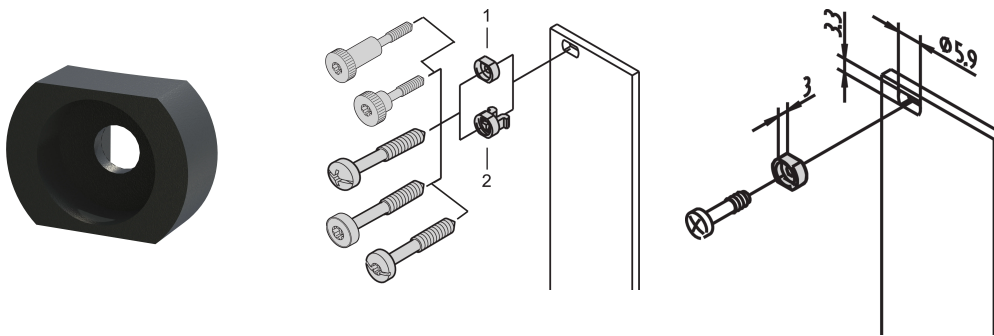

## CATALOG NUMBER

21100-885

Sleeve guides the collar screw when fastening the front panel.

## FEATURES

Sleeve guides the collar screw when fastening the front panel

Sleeve is inserted into the elongated hole of the front panel

## PRODUCT ATTRIBUTES

Material: Brass

Package Quantity: 10

Product Type: Sleeve

Works With: Front Panels