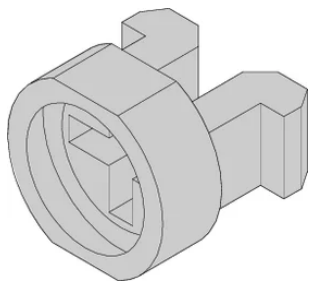

DIAGRAMS

WARNING

---

nVent products shall be installed and used only as indicated in nVent's product instruction sheets and training materials. Instruction sheets are available at www.nvent.com and from your nVent customer service representative. Improper installation, misuse, misapplication or other failure to completely follow nVent's instructions and warnings may cause product malfunction, property damage, serious bodily injury and death and/or void your warranty.

North America

All locations
+1.763.422.2661
Chat with us:
nvent.com/schroff

Europe

Straubenhardt, Germany
+49.7082.794.0
Betschdorf, France
+33.3.88.90.64.90
Warsaw, Poland
+48.22.209.98.35
Assago, Italy
+39.02.932.7141
Chat with us:
nvent.com/schroff

Asia

Shanghai, China
+86.21.2412.6943
Qingdao, China
+86.532.8771.6101
Singapore
+65.6768.5800
Shin-Yokohama, Japan
+81.45.476.0271
Chat with us:
nvent.com/schroff

Middle East & India

Dubai, United Arab
Emirates
+971.4.378.1700
Bangalore, India
+91.80.6715.2001
Istanbul, Turkey
+90.216.250.7374
Chat with us:
nvent.com/schroff

Our powerful portfolio of brands:

CADDY ERICO HOFFMAN ILSCO SCHROFF TRACHTE