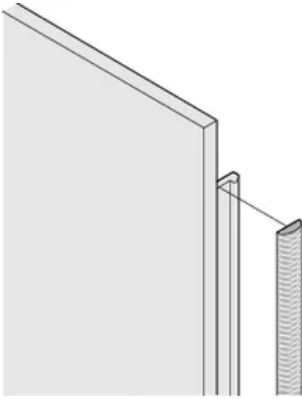

Net Weight: 0.1kg

ADDITIONAL PRODUCT DETAILS

EMC gaskets (textile) are required for shielding the front panels.

DIAGRAMS

WARNING

---

nVent products shall be installed and used only as indicated in nVent's product instruction sheets and training materials. Instruction sheets are available at www.nvent.com and from your nVent customer service representative. Improper installation, misuse, misapplication or other failure to completely follow nVent's instructions and warnings may cause product malfunction, property damage, serious bodily injury and death and/or void your warranty.

North America

All locations
+1.763.422.2661
Chat with us:
nvent.com/schroff

Europe

Straubenhardt, Germany
+49.7082.794.0
Betschdorf, France
+33.3.88.90.64.90
Warsaw, Poland
+48.22.209.98.35
Assago, Italy
+39.02.932.7141
Chat with us:
nvent.com/schroff

Asia

Shanghai, China
+86.21.2412.6943
Qingdao, China
+86.532.8771.6101
Singapore
+65.6768.5800
Shin-Yokohama, Japan
+81.45.476.0271
Chat with us:
nvent.com/schroff

Middle East & India

Dubai, United Arab
Emirates
+971.4.378.1700
Bangalore, India
+91.80.6715.2001
Istanbul, Turkey
+90.216.250.7374
Chat with us:
nvent.com/schroff

Our powerful portfolio of brands:

CADDY ERICO HOFFMAN ILSCO SCHROFF TRACHTE