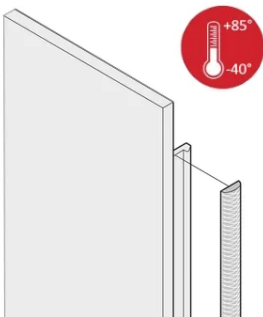

# Front Panel EMC Textile Shielding Kit, -40...+85°C, 5 U, 10 Pieces

## CATALOG NUMBER

**21102-978**

The textile EMC gaskets are inserted into a slot on the right hand side of the U-shaped front panels. The gaskets are glued to the front panel. For an expanded temperature range up to +85°C.

## FEATURES

Textile EMC gasket is affixed laterally on the front panel or in the groove of the right-hand profile as appropriate.

Profile seal is bonded onto the contact surface of the 19" bracket or of the rear angle and sets up the conductive connection to the U-shaped front panels