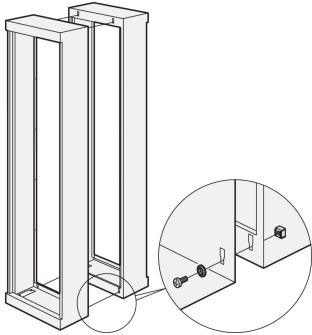

Etsirack Back-To-Back Mounting Kit

CATALOG NUMBER

21190-793

Etsirack Back-To-Back Mounting Kit for the back-to-back mounting of two frames.

CERTIFICATIONS

FEATURES

For the back-to-back mounting of two frames

PRODUCT ATTRIBUTES

Product Type: Mounting Kit

Product Family: Etsirack

Material: Steel

Package Quantity: 4

Finish: Zinc Plated

Gross Weight: 0.06kg

WARNING