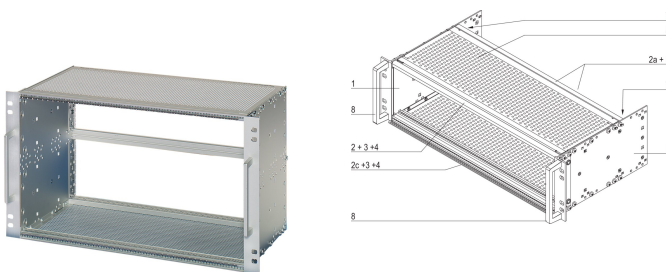

EuropacPRO 19" Subrack Kit for Railway, Shielded, EN 50155, CompactPCI, 3 U, 84 HP, 235 mm

CATALOG NUMBER

21500-081

Subrack for Railway applications, conform to EN50155 standard, for Compact PCI applications.

CERTIFICATIONS

FEATURES

Shock and vibration tested to EN 50155, part 12.2.11

The 19" bracket is firmly fixed to the side panel (tox-cold welded) and is especially suited for high mechanical stresses (vibration resistance)

The double 19" screwing position adds to additionally safety (NFF standard)

IP 20, in accordance with IEC 60529

EMC of approximately 40 dB at 1 GHz, 30 dB at 2 GHz, assuming that the front is covered with shielded front panels, testing in accordance with VG 95373 part 15

Aluminum construction

Supplied as space-saving flat-pack

PRODUCT ATTRIBUTES

Rack Height: 3U

Package Quantity: 1

For Mounting: Backplane

Board Depth: 160mm

Gasket Type: Textile EMC