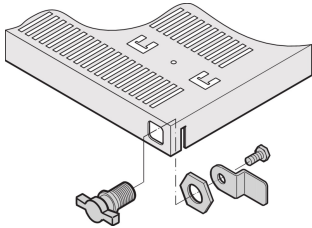

19" Telescopic Shelves Accessories, T-bar Lock

CATALOG NUMBER

23130-092

T-bar Lock for 19" Telescopic Shelves

CERTIFICATIONS

FEATURES

T-bar lock for 1 telescopic shelf (can be mounted right or left)

PRODUCT ATTRIBUTES

Product Type: Lock

Works With: Varistar CP

Finish: Zinc Plated

Material: Steel; Polyamide

Net Weight: 0.9kg

Package Quantity: 1

WARNING

nVent products shall be installed and used only as indicated in nVent's product instruction sheets and training materials. Instruction sheets are available at www.nvent.com and from your nVent customer service representative. Improper installation, misuse, misapplication or other failure to completely follow nVent's instructions and warnings may cause product malfunction, property damage, serious bodily injury and death and/or void your warranty.