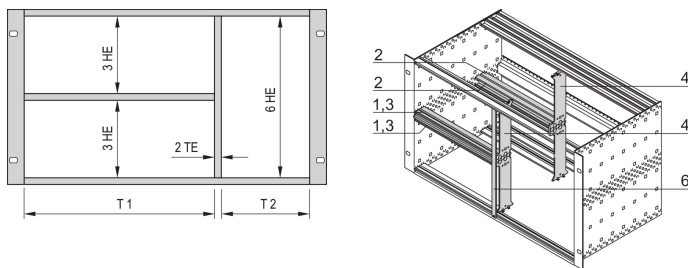

Combined Mounting Kit for Chassis, 20:62 HP

CATALOG NUMBER

24562-420

The combined mounting enable the option to split a 6 U high subrack or case in 2 x 3 U and 6 U sections. Different versions are available.

CERTIFICATIONS

FEATURES

Designed to accept Euroboards (100 mm high) and double Euroboards (233.35 mm high)

Subdivision of the 6 U assembly area into: 2 x 3 U, 1 x 6 U

PRODUCT ATTRIBUTES

Package Quantity: 1

Rack Width 1: 20HP

Rack Width 2: 62HP

Material: Aluminum; Zinc Alloy

Product Family: EuropacPRO

Product Type: Mounting Kit

Rack Height: 6U

Type: Combined

Works With: Subracks