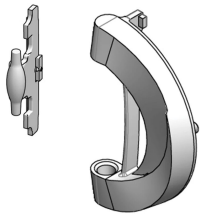

# Novastar Door Hinge Bracket Kit for Glass Door

## CATALOG NUMBER

---

**27230-133**

Novastar Hinge Spare Part.

## FEATURES

---

Novastar Hinge Spare Part