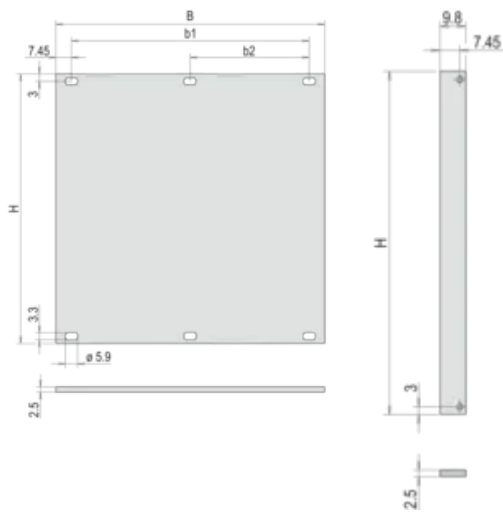

Complies With: IEC 60297-3-101; IEEE 1101.1/10

Depth (D): 2.5mm

EMC Shielding: No

Finish: Anodized; Passivated

Height (H): 128.4mm

Material: Aluminum

Product Type: Front Panel

Type: Front Panel without Handle

Width (W): 426.4mm

Net Weight: 0.07kg

## DIAGRAMS

---