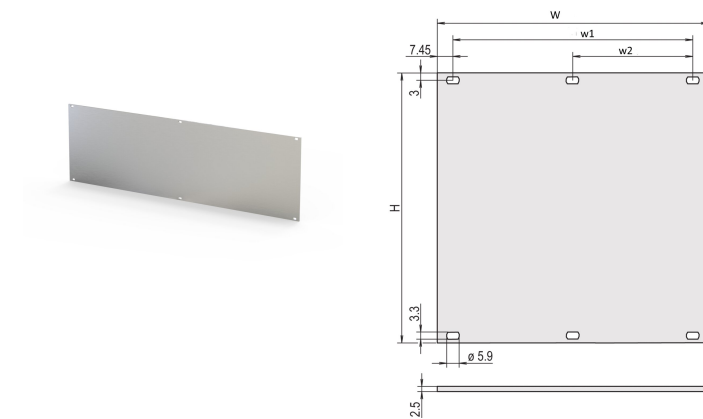

Front Panel, Unshielded, 3 U, 84 HP, 2.5 mm, Al, Front Anodized, Rear Conductive

CATALOG NUMBER

30838-123

Front panel, unshielded, front anodized and rear conductive.

CERTIFICATIONS

FEATURES

Partial width front panel, Al, 2.5 mm

Al, front anodized, conductive

PRODUCT ATTRIBUTES

Rack Height: 3U

Package Quantity: 1

Accessory Type: Front panel

Mounting: Screw-on Front

Front Finish: Anodized