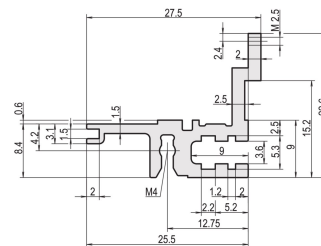

Horizontal Rail, Rear, Type L-MZ, Light, With Z-Rail, 84 HP

CATALOG NUMBER

34560-884

Combinations of horizontal rails and side panels

* = can be combined, - = combination not recommended

Aluminum	-	+	+	+
Aluminum	+	+	+	+
Aluminum	+	+	-	-
Horizontal rail	+	+	-	-
Side panel	Light 1	Medium 2	Heavy 3 H	Flagged 4 B

Light 1, Medium 2, Heavy 3 H, Flagged 4 B

The horizontal rail, type light with MZ enables the use of DIN connectors. The connectors are in accordance with EN 60603-2.

CERTIFICATIONS

FEATURES

For directly mounting connectors complying with EN 60603 (DIN 41612)

With Z-rail for low mechanical load (L-MZ)

Aluminum extrusion, anodized finish, conductive contact surface

PRODUCT ATTRIBUTES

Rack Width: 84HP

Package Quantity: 1

Finish: Anodized

Length: 431.8mm

Material: Aluminum