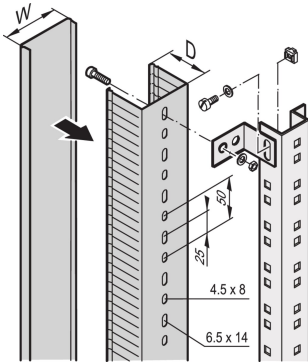

Cable Channel, 2000H 30W 60D

CATALOG NUMBER

60103-011

Cable ducting in side and rear cabinet areas and mounting on cabinet uprights, depth members or C-profiles.

CERTIFICATIONS

FEATURES

For cable ducting in side and rear cabinet areas

For mounting on cabinet uprights, depth members or C-profiles

PRODUCT ATTRIBUTES

Material: PVC

Package Quantity: 1

Product Type: Cable Tray

Type: Cable Channel

Cable Type: Vertical

Net Weight: 0.799kg