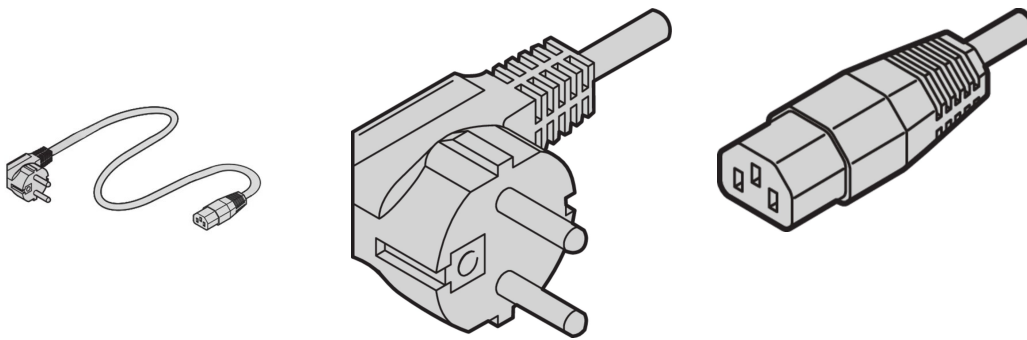

Mains Cable, SCHUKO/UTE to IEC C13, 2.5 m, Grey

CATALOG NUMBER

60103-131

nVent SCHROFF Mains cable provides practical, universal fastening with variable attachment facilities. They are general in nature and fit in to different applications like Fans, cabinet lights, etc., Industrial PC connections, Uninterruptible power supplies, Systems.

CERTIFICATIONS

FEATURES

Applications: Fans, cabinet lights, Industrial PC connections, Uninterruptible power supplies and Systems

PRODUCT ATTRIBUTES

Input Connector: SCHUKO / UTE

Output Connector: IEC C13

Length: 2500mm

Package Quantity: 1

Color: Grey

Connector Type: Straight

Material: PVC

Product Type: Cable

Net Weight: 0.27kg

WARNING

nVent products shall be installed and used only as indicated in nVent's product instruction sheets and training materials. Instruction sheets are available at www.nvent.com and from your nVent customer service representative. Improper installation, misuse, misapplication or other failure to completely follow nVent's instructions and warnings may cause product malfunction, property damage, serious bodily injury and death and/or void your warranty.