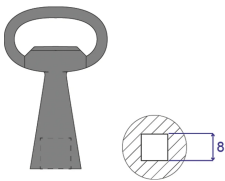

Key 8 mm Square Lock

CATALOG NUMBER

60114-365

Key 8 mm Square Lock, generally used in the industrial space for common key requirements.

CERTIFICATIONS

FEATURES

Key 8 mm Square Lock

PRODUCT ATTRIBUTES