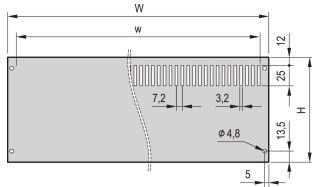

PropacPRO Rear Panel, Full Width, Unshielded

The rear panel, full width for PropacPRO Case mounts to the frame of the case. With or without vented slots.

CERTIFICATIONS

FEATURES

Alu panel, 2.0 mm (84 HP 2.5 mm)

Mounting with support bracket on case (right and left)

SPECIFICATIONS

Material:	Aluminum
Finish:	Anodized
Works With:	Cases
Product Family:	PropacPRO
Type:	Rear Panel
Product Type:	Side Panel

Table 1/2

Catalog Number	Rack Height	Rack Width	Design Feature	Package Quantity
24576-153	4U	63HP	Perforated	1
24576-145	2U	63HP	Perforated	1
24576-050	3U	84HP	Non-Perforated	1
24576-149	3U	63HP	Perforated	1
24576-150	3U	84HP	Perforated	1

Catalog Number	Rack Height	Rack Width	Design Feature	Package Quantity
24576-049	3U	63HP	Non-Perforated	1
24576-052	4U	42HP	Non-Perforated	1
24576-148	3U	42HP	Perforated	1
24576-045	2U	63HP	Non-Perforated	1
24576-152	4U	42HP	Perforated	1
24576-053	4U	63HP	Non-Perforated	1
24576-047	3U	28HP	Non-Perforated	1
24576-054	4U	84HP	Non-Perforated	1
24576-048	3U	42HP	Non-Perforated	1
24576-154	4U	84HP	Perforated	1
24576-146	2U	84HP	Perforated	1
24576-044	2U	42HP	Non-Perforated	1
24576-046	2U	84HP	Non-Perforated	1
24576-158	6U	84HP	Perforated	1
24576-147	3U	28HP	Perforated	1