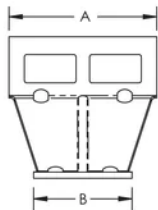

Adjustable Fixing Bracket

CERTIFICATIONS

FEATURES

Secures SPEEDWAY Cable Ladder to structural elements for horizontal and vertical runs

Installs quickly and easily with included hardware

Low profile allows for installations in tight spaces

SPECIFICATIONS

Table 1/2

Catalog Number	Article Number	Material	Finish	A	B	C
CLSWAFBGA	842050	Steel	Hot-Dip Galvanized	60 mm	40 mm	58 mm

Table 2/2

Catalog Number	Article Number	D
CLSWAFBGA	842050	2.5 mm

DIAGRAMS