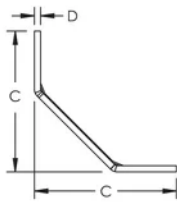

Adjustable Fixing Bracket

CERTIFICATIONS

FEATURES

Secures SPEEDWAY Cable Ladder to structural elements for horizontal and vertical runs

Installs quickly and easily with included hardware

Low profile allows for installations in tight spaces

SPECIFICATIONS

Table 1/2

Catalog Number	Article Number	Material	Finish	A	B	C
CLSWAFBGA	842050	Steel	Hot-Dip Galvanized	60 mm	40 mm	58 mm

Table 2/2

Catalog Number	Article Number	D
CLSWAFBGA	842050	2.5 mm

DIAGRAMS